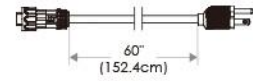

MECHANICAL FIGURES