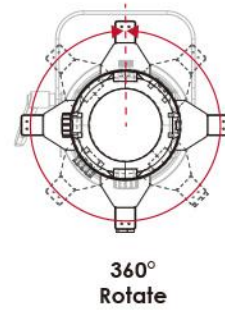

TILT/ROTATION