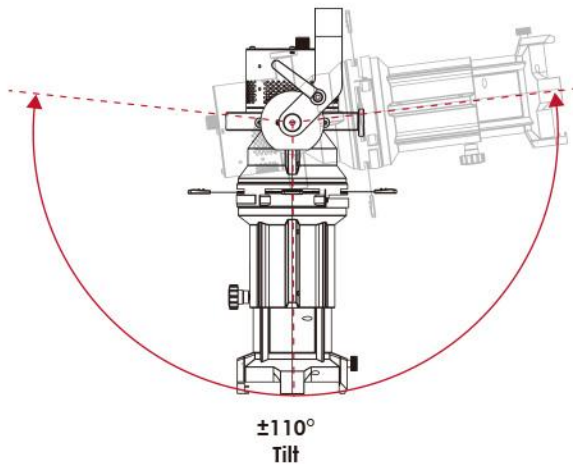

TILT/ROTATION