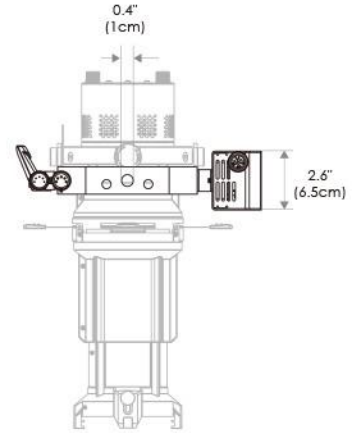

MECHANICAL FIGURES