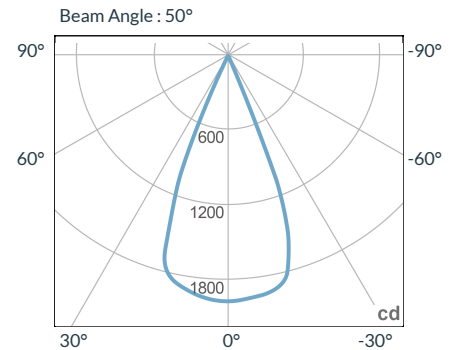

## PHOTOMETRIC DATA

### 19 Degree

Distance		3' (~0.9 m)	10' (~3.0 m)	15' (~4.6 m)
@3200K	fc	1913	156	76
	lux	20592	1680	819
@5600K	fc	2083	170	83
	lux	22422	1830	894
Beam Diameter		Ø 0.9' (~0.3m)	Ø 3.0' (~0.9m)	Ø 4.5' (~1.4m)

### 36 Degree

Distance		3' (~0.9 m)	10' (~3.0 m)	15' (~4.6 m)
@3200K	fc	743	60	29
	lux	7998	646	313
@5600K	fc	820	67	32
	lux	8827	722	345
Beam Diameter		Ø 1.7' (~0.5m)	Ø 5.6' (~1.7m)	Ø 8.2' (~2.5m)

### 50 Degree

Distance		3' (~0.9 m)	10' (~3.0 m)	15' (~4.6 m)
@3200K	fc	269	22	11
	lux	2896	237	119
@5600K	fc	285	23	11
	lux	3068	248	119
Beam Diameter		Ø 2.3' (~0.7m)	Ø 7.7' (~2.4m)	Ø 11.7' (~3.6m)