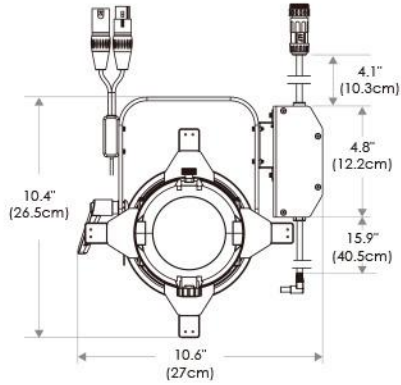

MECHANICAL FIGURES