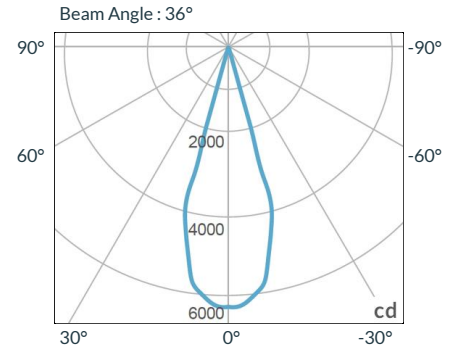

## PHOTOMETRIC DATA

### 19 Degree

Distance		3' (~0.9 m)	10' (~3.0 m)	15' (~4.6 m)
@3200K	fc	1913	156	76
	lux	20592	1680	819
@5600K	fc	2083	170	83
	lux	22422	1830	894
Beam Diameter		Ø 0.9' (~0.3m)	Ø 3.0' (~0.9m)	Ø 4.5' (~1.4m)

### 36 Degree

Distance		3' (~0.9 m)	10' (~3.0 m)	15' (~4.6 m)
@3200K	fc	743	60	29
	lux	7998	646	313
@5600K	fc	820	67	32
	lux	8827	722	345
Beam Diameter		Ø 1.7' (~0.5m)	Ø 5.6' (~1.7m)	Ø 8.2' (~2.5m)

### 50 Degree

Distance		3' (~0.9 m)	10' (~3.0 m)	15' (~4.6 m)
@3200K	fc	269	22	11
	lux	2896	237	119
@5600K	fc	285	23	11
	lux	3068	248	119
Beam Diameter		Ø 2.3' (~0.7m)	Ø 7.7' (~2.4m)	Ø 11.7' (~3.6m)