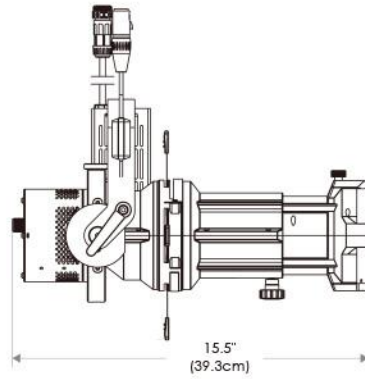

MECHANICAL FIGURES