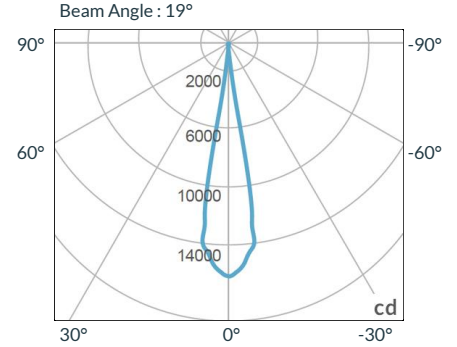

## SPECIFICATIONS

Beam Angle	19° / 36° / 50°
CRI / TLCI	95/90 typical (in CCT Mode of 2800K-6500K)
Dimming	100% - 0% flicker free
Power Draw	90W max
AC Input	100 - 240V AC, 50 - 60Hz
Remote Control	DMX 512
Cooling	Fan Cooled
Acoustic Noise	17 dBA
Operating Temp.	32 - 104°F (0 - 40°C)
Weight (Fixture + Power Supply)	8.1lb / 3.7kg
Gobo Size	Diameter: M Size (66mm)
	Max Image: 48mm
	Max Thickness: 1mm

## PHOTOMETRIC DATA

### 19 Degree

Distance		3' (~0.9 m)	10' (~3.0 m)	15' (~4.6 m)
@3200K	fc	1913	156	76
	lux	20592	1680	819
@5600K	fc	2083	170	83
	lux	22422	1830	894
Beam Diameter		Ø 0.9' (~0.3m)	Ø 3.0' (~0.9m)	Ø 4.5' (~1.4m)

### 50 Degree

Distance		3' (~0.9 m)	10' (~3.0 m)	15' (~4.6 m)
@3200K	fc	269	22	11
	lux	2896	237	119
@5600K	fc	285	23	11
	lux	3068	248	119
Beam Diameter		Ø 2.3' (~0.7m)	Ø 7.7' (~2.4m)	Ø 11.7' (~3.6m)