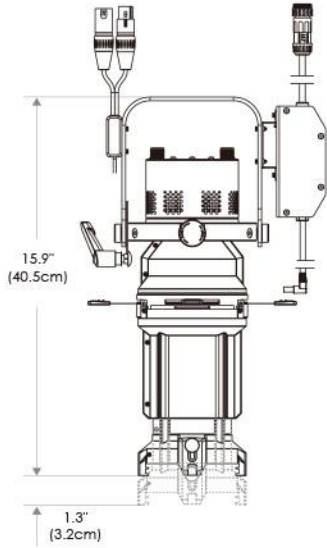

MECHANICAL FIGURES